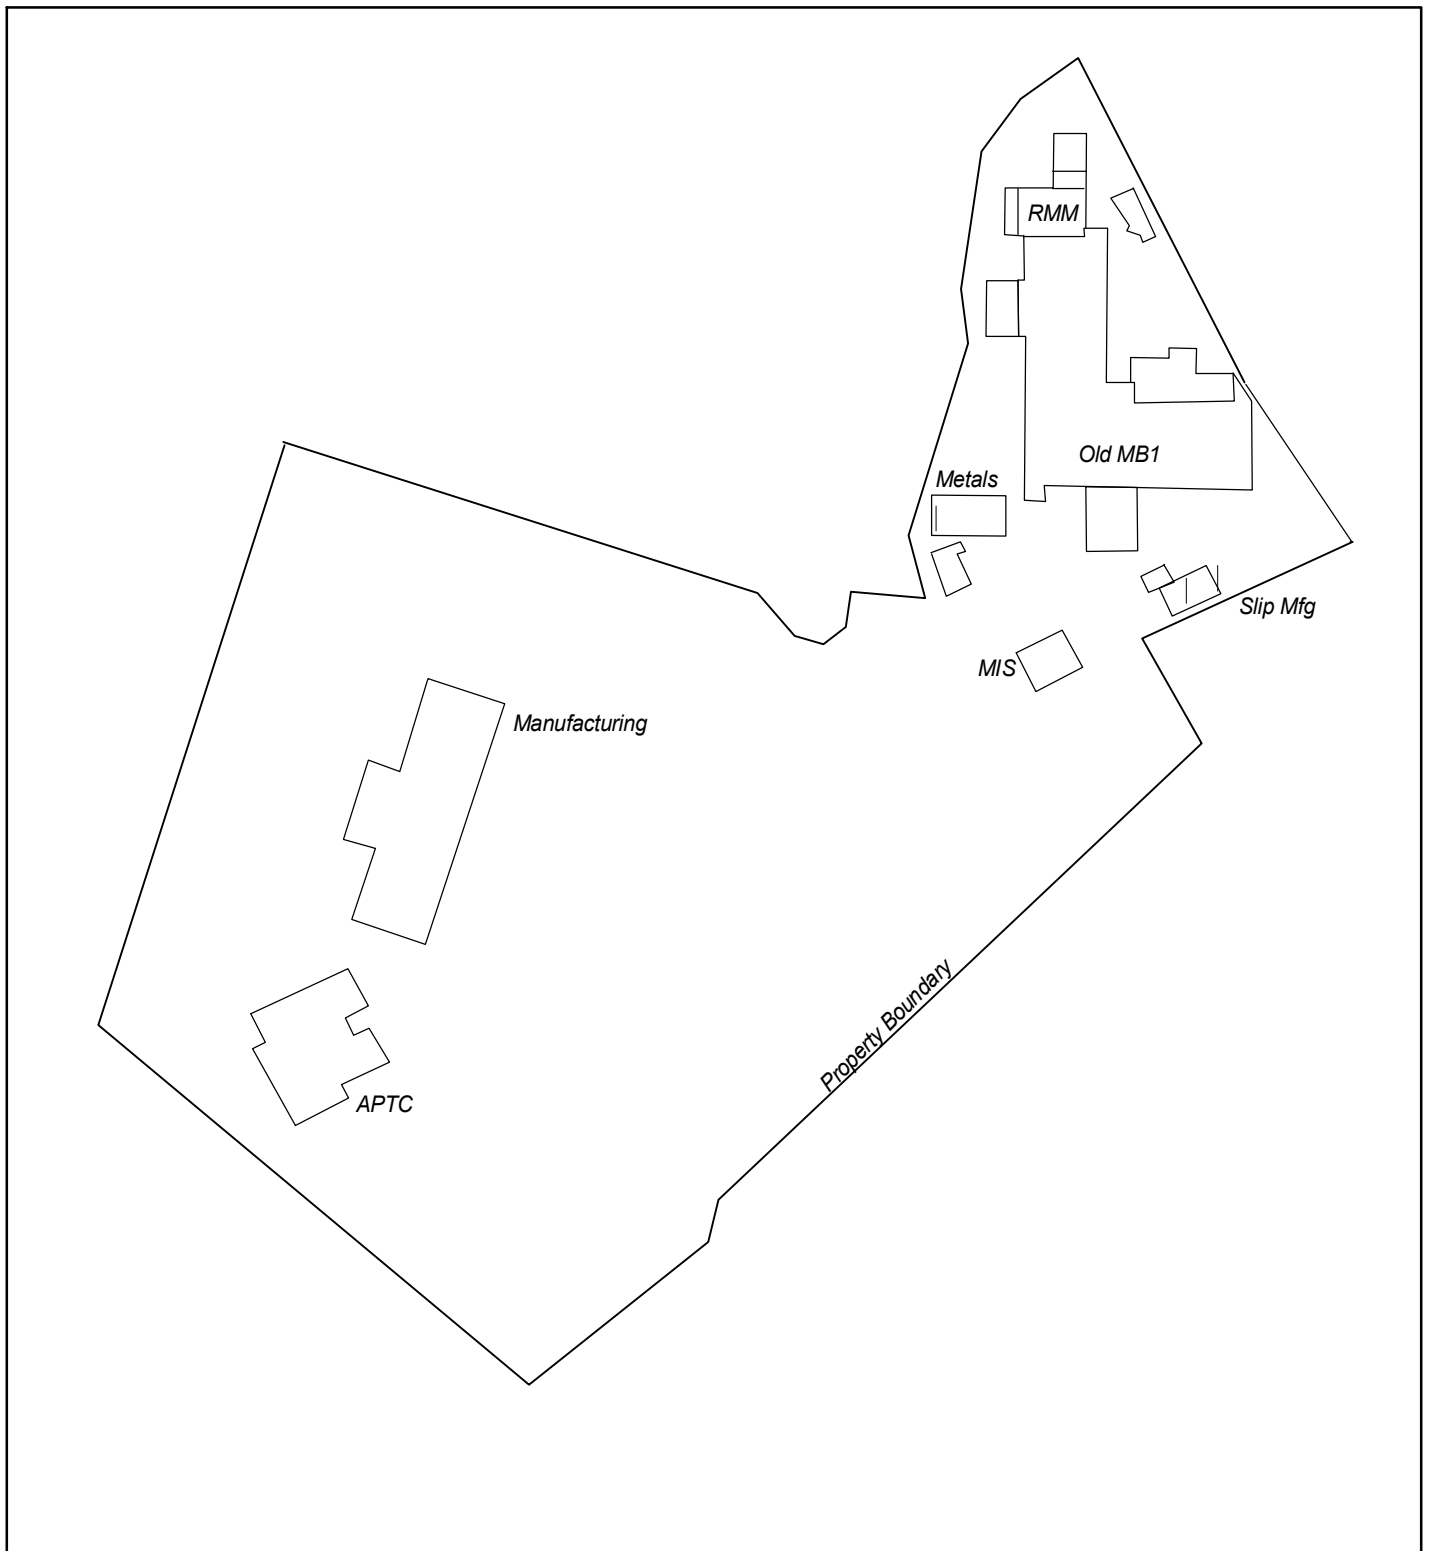

ADAPTED FROM: MYRTLE BEACH QUADRANGLE, SC U.S.G.S. 7.5 MIN. QUAD

AVX CORPORATION

MYRTLE BEACH, SC

SITE LOCATION MAP

QUADRANGLE LOCATION

FIGURE 2

AVX CORPORATION
MYRTLE BEACH, SC

FACILITY PLOT PLAN