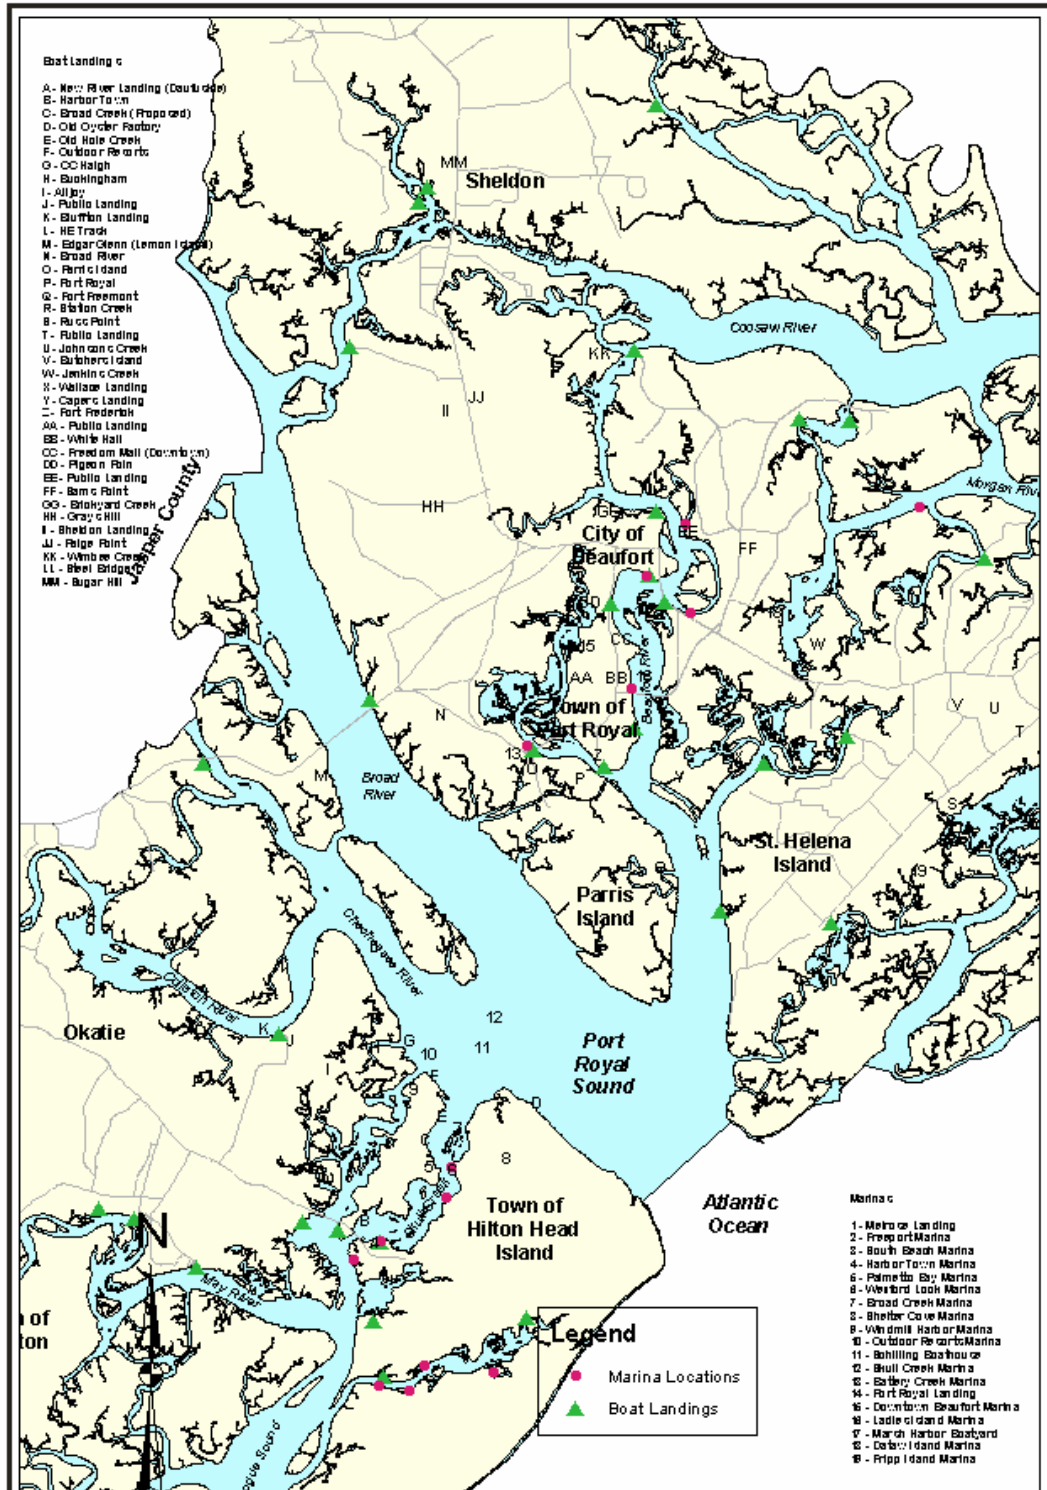

Executive Summary
 Marinas and Boat Landings
 Beaufort County Boating Management Plan

Figure 1
 Base Map
 Beaufort County Boating Management Plan

Figure 2
Municipalities
Beaufort County Boating Management Plan

Figure 3
Shellfish Zones
Beaufort County Boating Management Plan

Figure 4
 Marinas and Boat Landings
 Beaufort County Boating Management Plan

Figure 5
 Private Docks
 Beaufort County Boating Management Plan

Figure 6
 Proposed No-Discharge Zone Waters
 Beaufort County Boating Management Plan

Figure 7
 Pumpout Locations
 Beaufort County Boating Management Plan

Figure 8
 No Wake Zones
 Beaufort County Boating Management Plan

Pump-Out Boat

Small Cruise Ship

Boat Landing

Marina