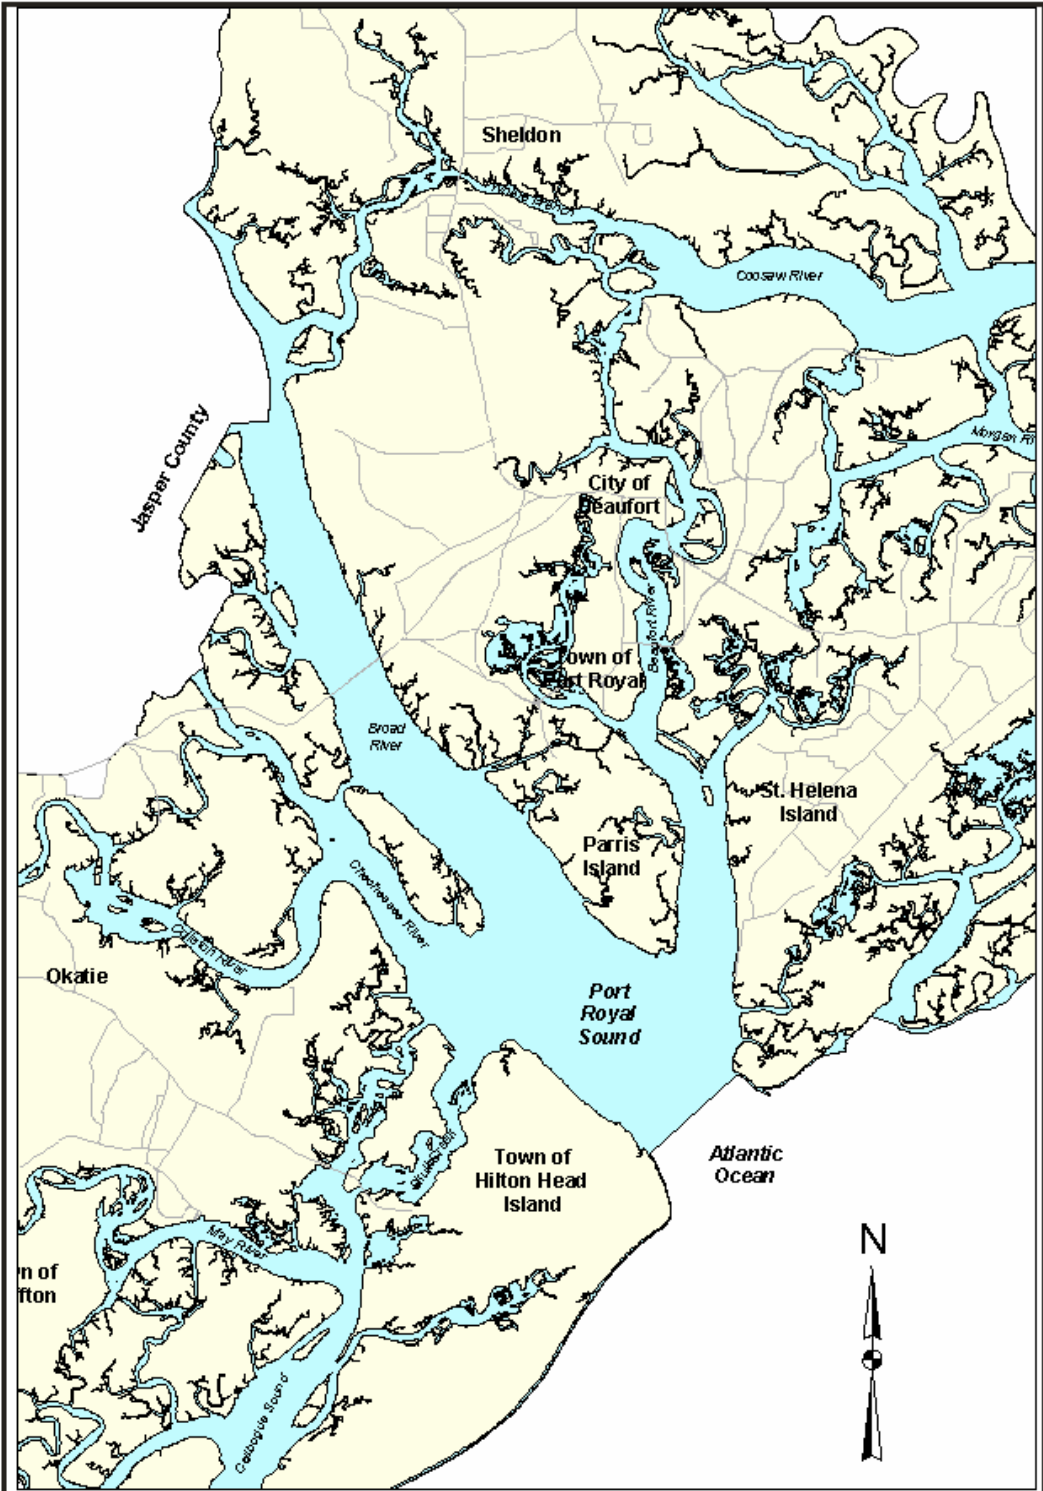

Executive Summary
 Marinas and Boat Landings
 Beaufort County Boating Management Plan

Figure 1
 Base Map
 Beaufort County Boating Management Plan

Figure 2
Municipalities
Beaufort County Boating Management Plan

Figure 3
Shellfish Zones
Beaufort County Boating Management Plan

Figure 4
 Marinas and Boat Landings
 Beaufort County Boating Management Plan

Figure 5
 Private Docks
 Beaufort County Boating Management Plan

Figure 6
 Proposed No-Discharge Zone Waters
 Beaufort County Boating Management Plan

Figure 7
 Pumpout Locations
 Beaufort County Boating Management Plan

Figure 8
 No Wake Zones
 Beaufort County Boating Management Plan

Pump-Out Boat

Small Cruise Ship

Boat Landing

Marina