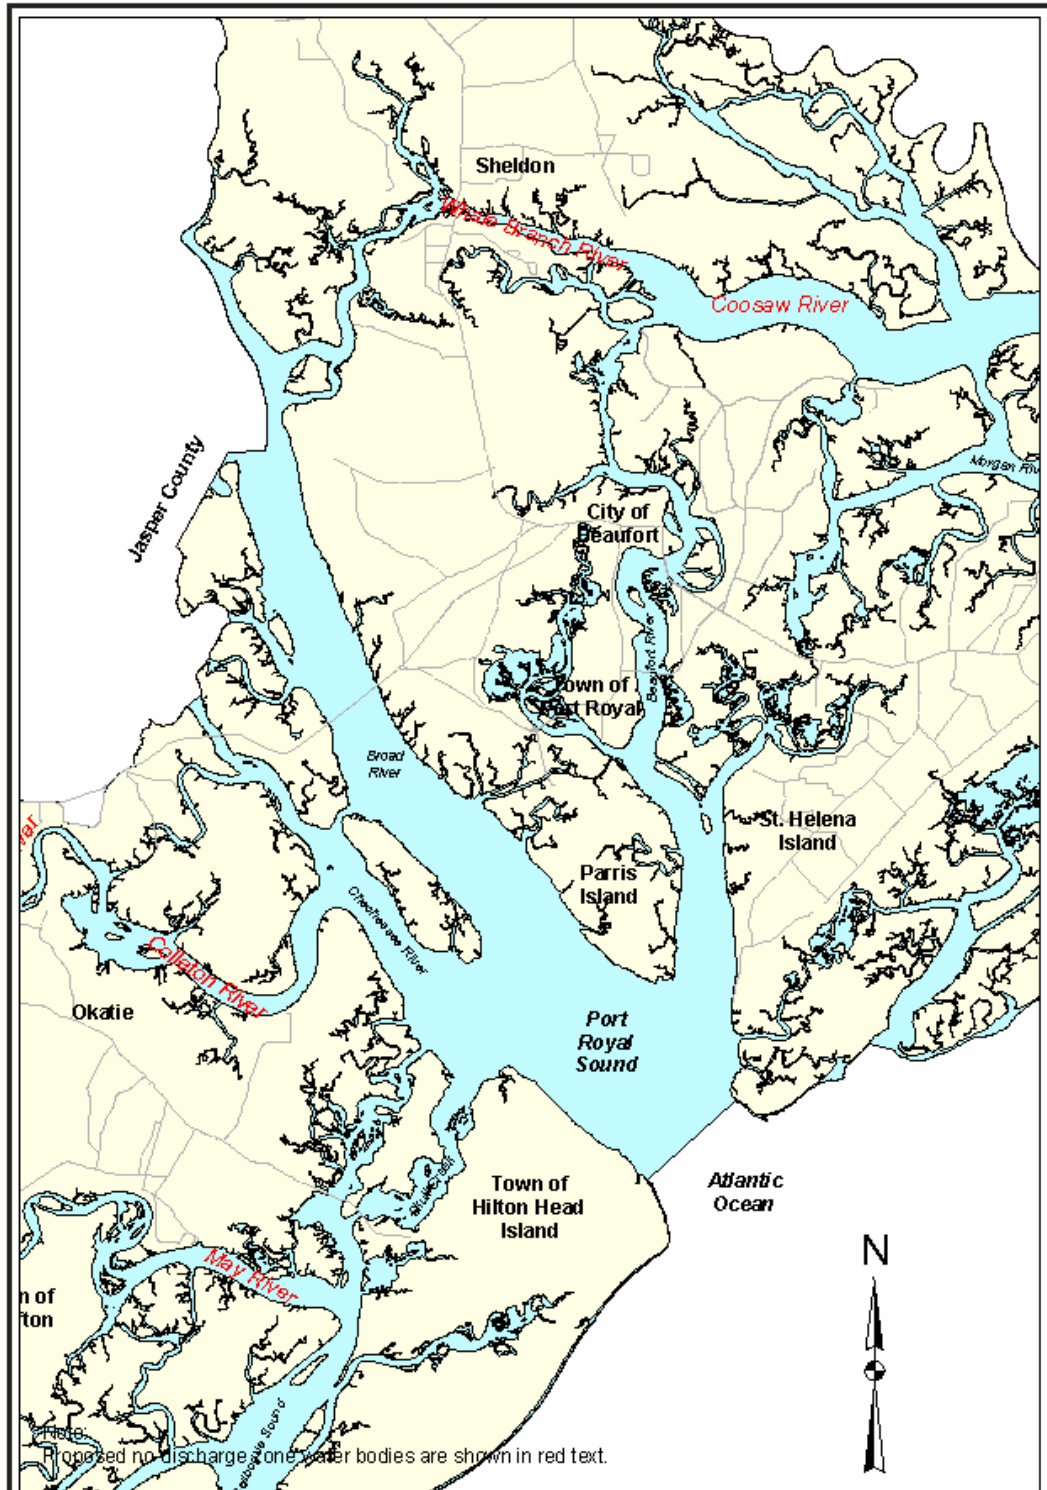

Executive Summary
 Marinas and Boat Landings
 Beaufort County Boating Management Plan

Figure 1
 Base Map
 Beaufort County Boating Management Plan

Figure 2
Municipalities
Beaufort County Boating Management Plan

Figure 3
Shellfish Zones
Beaufort County Boating Management Plan

Figure 4
 Marinas and Boat Landings
 Beaufort County Boating Management Plan

Figure 5
 Private Docks
 Beaufort County Boating Management Plan

Figure 6
 Proposed No-Discharge Zone Waters
 Beaufort County Boating Management Plan

Figure 7
 Pumpout Locations
 Beaufort County Boating Management Plan

Figure 8
 No Wake Zones
 Beaufort County Boating Management Plan

Pump-Out Boat

Small Cruise Ship

Boat Landing

Marina