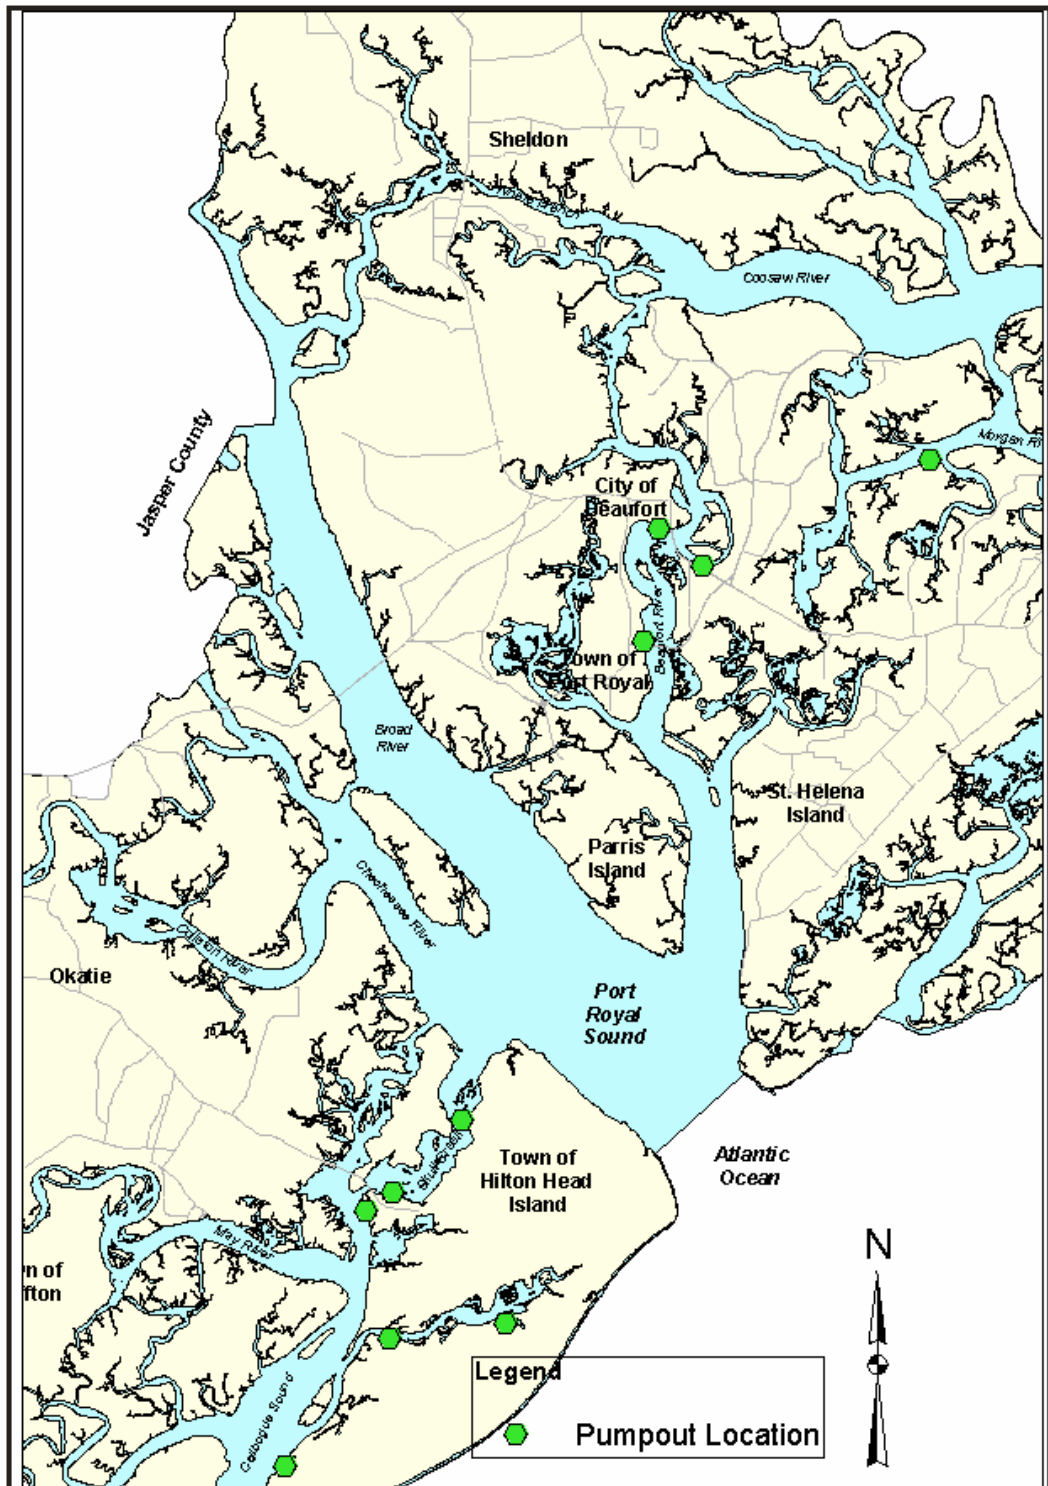

Executive Summary
 Marinas and Boat Landings
 Beaufort County Boating Management Plan

Figure 1
 Base Map
 Beaufort County Boating Management Plan

Figure 2
Municipalities
Beaufort County Boating Management Plan

Figure 3
Shellfish Zones
Beaufort County Boating Management Plan

Figure 4
 Marinas and Boat Landings
 Beaufort County Boating Management Plan

Figure 5
 Private Docks
 Beaufort County Boating Management Plan

Figure 6
 Proposed No-Discharge Zone Waters
 Beaufort County Boating Management Plan

Figure 7
 Pumpout Locations
 Beaufort County Boating Management Plan

Figure 8
 No Wake Zones
 Beaufort County Boating Management Plan

Pump-Out Boat

Small Cruise Ship

Boat Landing

Marina