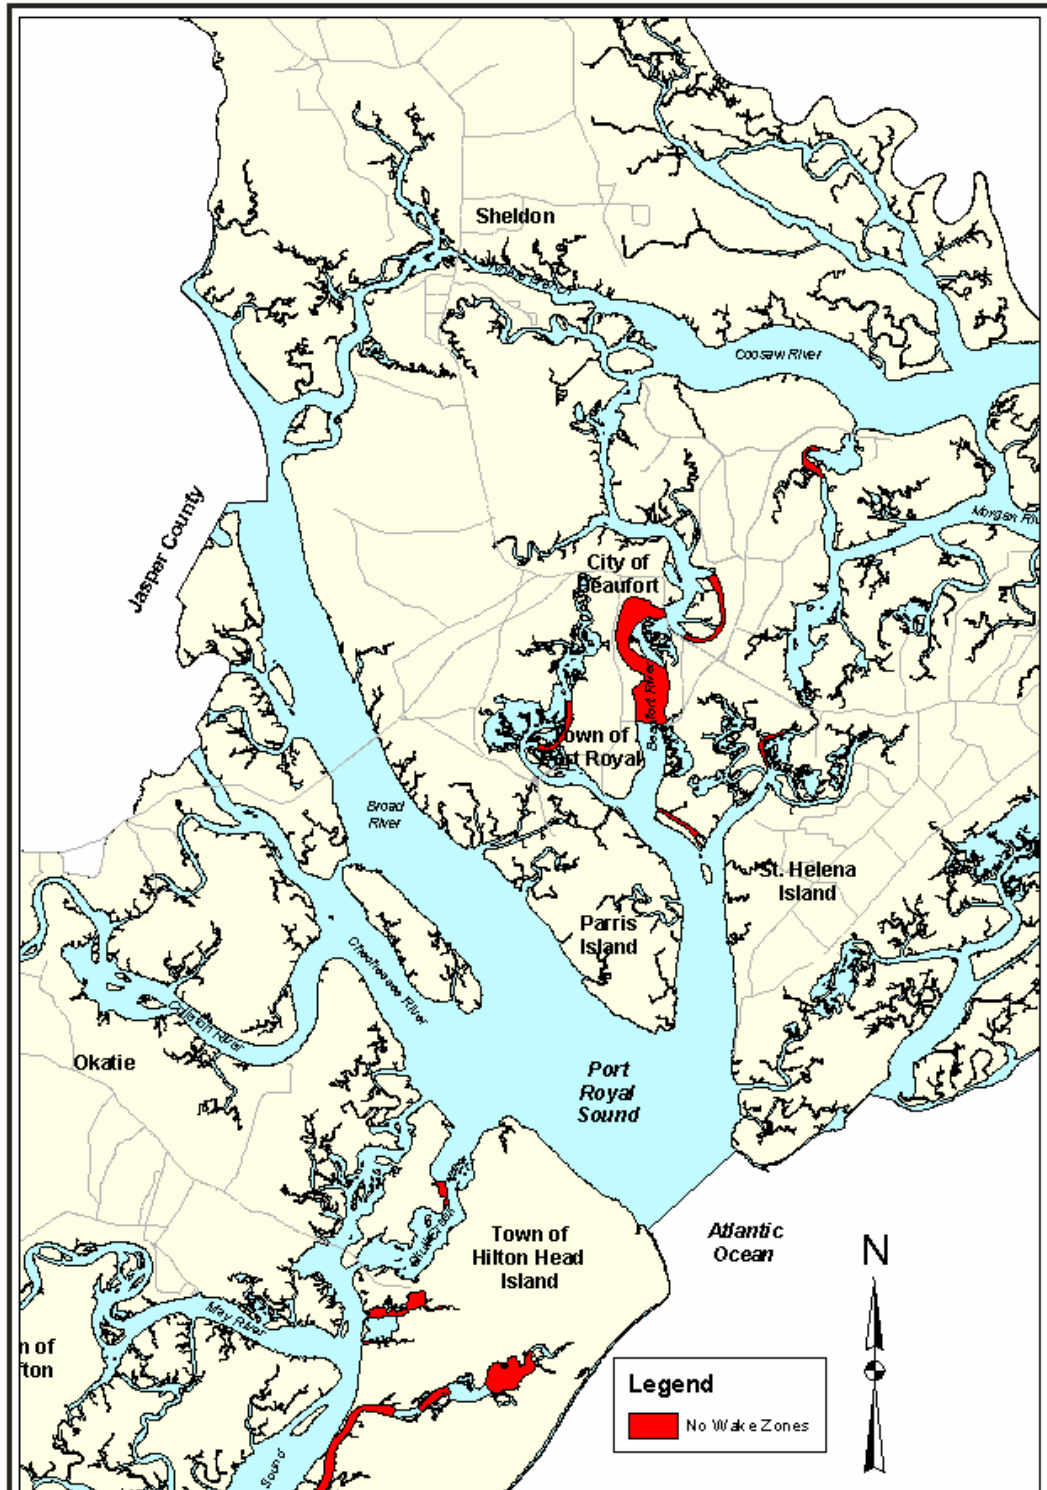

Executive Summary
 Marinas and Boat Landings
 Beaufort County Boating Management Plan

Figure 1
 Base Map
 Beaufort County Boating Management Plan

Figure 2
Municipalities
Beaufort County Boating Management Plan

Figure 3
Shellfish Zones
Beaufort County Boating Management Plan

Figure 4
 Marinas and Boat Landings
 Beaufort County Boating Management Plan

Figure 5
 Private Docks
 Beaufort County Boating Management Plan

Figure 6
 Proposed No-Discharge Zone Waters
 Beaufort County Boating Management Plan

Figure 7
 Pumpout Locations
 Beaufort County Boating Management Plan

Figure 8
 No Wake Zones
 Beaufort County Boating Management Plan

Pump-Out Boat

Small Cruise Ship

Boat Landing

Marina