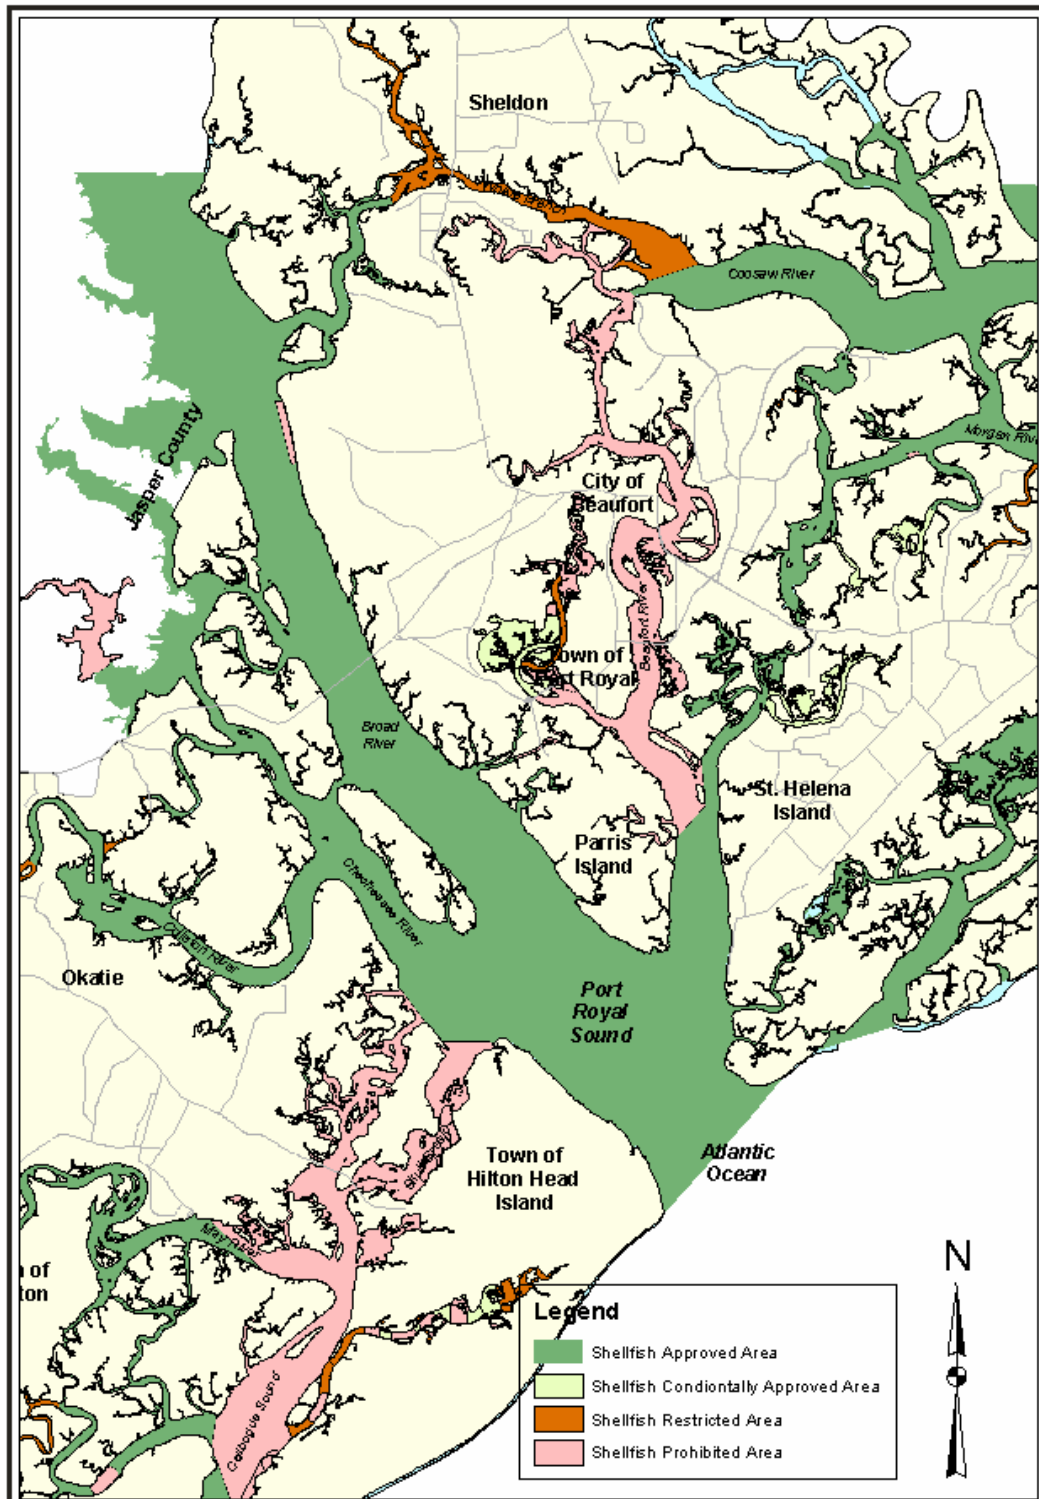

Executive Summary
 Marinas and Boat Landings
 Beaufort County Boating Management Plan

Figure 1
 Base Map
 Beaufort County Boating Management Plan

Figure 2
Municipalities
Beaufort County Boating Management Plan

Figure 3
Shellfish Zones
Beaufort County Boating Management Plan

Figure 4
 Marinas and Boat Landings
 Beaufort County Boating Management Plan

Figure 5
 Private Docks
 Beaufort County Boating Management Plan

Figure 6
 Proposed No-Discharge Zone Waters
 Beaufort County Boating Management Plan

Figure 7
 Pumpout Locations
 Beaufort County Boating Management Plan

Figure 8
 No Wake Zones
 Beaufort County Boating Management Plan

Pump-Out Boat

Small Cruise Ship

Boat Landing

Marina